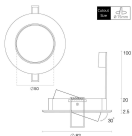

Specifications Any Lamp Recessed Spot Circular Tilttable Aluminium | Cutout 75mm - GU5.3 Socket

[View Product](#)

## Fixture Information

Including bulb	No
Amount of bulbs required	1
Mounting Method	Recessed
Cut out (mm)	75
Suitable for Outdoor	No
IP-rating	IP20

Housing	Aluminium
Colour of the Fixture	Grey
Tiltable	Yes
Fixture Connection	Wire connector

## Dimensions

Height (mm)	100
Diameter (mm)	80