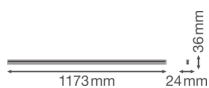

Specifications Ledvance LED Batten Linear Compact High Output 20W  
2000lm - 830 Warm White | 120cm

[View Product](#)

## Technical Information

Technology	LED Integrated
Replaces (Watt)	1x54
Wattage	20
Voltage (V)	220-240
Dimmable	Not Dimmable
Colour of Light	White
Colour Code	830 Warm White
Colour temperature (Kelvin)	3000 Warm White
Colour Rendering (Ra)	80-89
Light colour options	Single Color
Luminous Flux (Lumen)	2000
Luminous Efficacy (lm/W)	100
Power factor	>0.50
Including bulb	Yes

## Dimensions

Length (mm)	1173
Width (mm)	24
Height (mm)	36