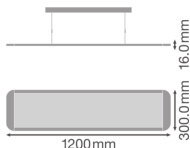

Specifications Ledvance LED Panel
Direct/Indirect 36W 3850lm - 830
Warm White | 120x30cm - UGR <19

[View Product](#)

General Information

SKU	236819
EAN	4058075144606
Brand	Ledvance
Manufacturer Name	PANEL D/I 1200 36W/3000K UGR19
Any Lamp all-in warranty	5 Years
Average Lifetime (h)	60000
Series	PANEL DIRECT/INDIRECT 1200 UGR19

Technical Information

Technology	LED Integrated
Replaces (Watt)	2x36
Wattage	36
Voltage (V)	220-240
Dimmable	Not Dimmable
Colour Code	830 Warm White
Colour temperature (Kelvin)	3000 Warm White
Colour Rendering (Ra)	80-89
Colour of Light	White
Light colour options	Single Color
Luminous Flux (Lumen)	3850

Dimensions

LED panel size	120x30cm
Length (mm)	1195
Width (mm)	295
Height (mm)	16

 **Sensor Information** Order from the **largest lighting specialist** in Europe  **Customised** quotation

Type of sensor