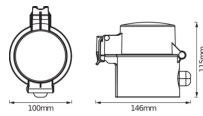

Specifications Ledvance Smart+ Wifi Outdoor Plug EU

[View Product](#)

General Information

SKU	240768
EAN	4058075532120
Brand	Ledvance
Manufacturer Name	SMART WIFI OUTDOOR PLUG EU 8X1
Full box quantity	8

Technical Information

Wireless connection	Wifi
Lighting Control	Wifi
Voltage (V)	220-240
Dimmable	Not Dimmable
Product Type Category	Power Plug

Lamp Information

Series	Smart+

Dimensions

Length (mm)	146
Height (mm)	115
Diameter (mm)	100