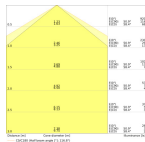

Specifications Ledvance Dulux-D LED
7W - 830 Warm White | 4-Pin -
Replaces 18W

[View Product](#)

General Information

SKU	248020
EAN	4058075821972
Brand	Ledvance
Manufacturer Name	DULUX LED D/E HF & AC MAINS V 7W 830 G24Q-2
Full box quantity	10
Any Lamp all-in warranty	3 Years
Energy efficiency class	F
Average Lifetime (h)	30000

Technical Information

Technology	LED
Replaces (Watt)	18
Wattage	7
Dimmable	Not Dimmable
Cap / Base	G24q-2 (4-pins)
Number of pins	4
Colour Code	830 Warm White
Colour temperature (Kelvin)	3000 Warm White
Colour Rendering (Ra)	80-89
Colour of Light	White