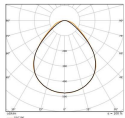

Specifications Ledvance LED Panel Eco
36W 3600lm - 865 Daylight | 60X60cm
- UGR <19

[View Product](#)

General Information

SKU	251074
EAN	4099854187339
Brand	Ledvance
Manufacturer Name	PANEL ECO 600 UGR<19 600 E 36W 865 U19
Any Lamp all-in warranty	3 Years
Average Lifetime (h)	50000

Technical Information

Technology	LED Integrated
Replaces (Watt)	4x18
Wattage	36
Voltage (V)	220-240
Dimmable	Not Dimmable
Colour Code	865 Daylight
Colour temperature (Kelvin)	6500 Daylight
Colour Rendering (Ra)	80-89
Colour of Light	White
Light colour options	Single Color
Luminous Flux (Lumen)	3600
Luminous Efficacy (lm/W)	100

Dimensions

LED panel size	60x60cm
Length (mm)	595
Width (mm)	595
Height (mm)	32

Sensor Information

Type of sensor

Why Any-lamp?
No Sensor

Order from the **largest lighting specialist** in Europe

Customised quotation