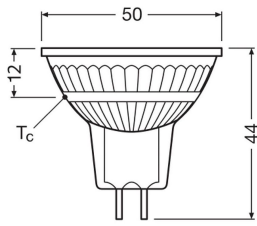

## Specifications Ledvance LED Reflector GU5.3 MR16 3.4W 345lm 36d - 840 Cool White | Replaces 35W

[View Product](#)

### Technical Information

Technology	LED
Product Type Category	GU5.3 LED
Replaces (Watt)	35
Voltage (V)	12
Wattage	3.4
Beam Angle (degree)	36
Dimmable	Not Dimmable
Cap / Base	GU5.3
Colour Code	840 Cool White
Colour temperature (Kelvin)	4000 Cool White

## Dimensions

Height (mm)	46
Length (mm)	44
Diameter (mm)	50
Shape	Reflector
Exact shape	PAR16