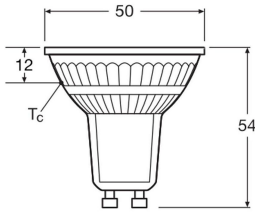

## Specifications Ledvance LED Reflector GU10 PAR16 2.4W 230lm 36d - 830 Warm White | Replaces 35W

[View Product](#)

### Technical Information

Technology	LED
Product Type Category	GU10 LED
Replaces (Watt)	35
Voltage (V)	220-240
Wattage	2.4
Beam Angle (degree)	36
Dimmable	Not Dimmable
Cap / Base	GU10
Colour Code	830 Warm White
Colour temperature (Kelvin)	3000 Warm White

## Dimensions

Length (mm)	54
Diameter (mm)	50
Shape	Reflector
Exact shape	PAR16