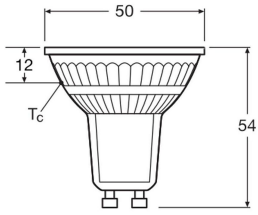

Specifications Ledvance LED Reflector GU10 PAR16 3.7W 350lm 36d - 830 Warm White | Replaces 35W

[View Product](#)

General Information

SKU	256890
EAN	4099854458040
Brand	Ledvance
Manufacturer Name	LED PAR16 P 3.7W 830 GU10
Full box quantity	1
Any Lamp all-in warranty	4 Years
Energy efficiency class	E
Average Lifetime (h)	15000

Technical Information

Technology	LED
Product Type Category	GU10 LED
Replaces (Watt)	35
Voltage (V)	220-240
Wattage	3.7
Beam Angle (degree)	36
Dimmable	Not Dimmable
Cap / Base	GU10
Colour Code	830 Warm White
Colour temperature (Kelvin)	3000 Warm White

Dimensions

Length (mm)	54
Diameter (mm)	50
Shape	Reflector
Exact shape	PAR16

Why Any-lamp?

 Order from the **largest lighting specialist** in Europe  **Customised** quotation

 Up to **7 years warranty**  **Easy** return process