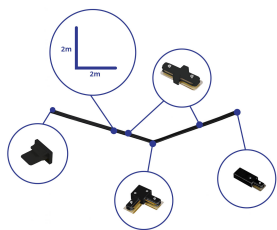

Specifications Bright Choice Rail Set 1-Phase L 2 x 2 Meter Black | incl. End Cap, Power Connector and L - Connector

[View Product](#)

General Information

SKU	254106
EAN	8719157064828
Brand	Bright Choice
Manufacturer Name	Complete L shaped 1-Phase Track Set Black – 2 x 2 meter incl. End Cap, Power Connector and L -Conne
Full box quantity	1
Any Lamp all-in warranty	3 Years

Technical Information

Colour of the Fixture	Black
Product Type Category	Accessory - 1-Phase Track

Dimensions

Length (mm)	1000
Height (mm)	20
Width (mm)	34

Why Any-lamp?

Sensor Information

Order from the **largest lighting specialist** in Europe **Customised** quotation