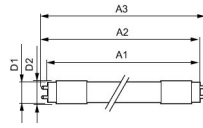

Specifications Philips LED Tube T8 CorePro (UN) Ultra Output 23W 3500lm - 840 Cool White | 150cm Replaces 58W