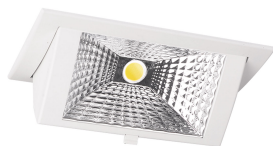

Specifications LED Downlight Wallwasher Wally Medium White 27W 3700lm 78x100D - 830 Warm White - 238x145mm

[View Product](#)

General Information

| | |
|--------------------------|--|
| SKU | 220715 |
| EAN | 8720584027263 |
| Brand | Lumi Parts |
| Manufacturer Name | WallWasher recessed Wally medium LED SLM3000 white 3000K Philips, incl. driver |
| Any Lamp all-in warranty | 5 Years |
| Average Lifetime (h) | 50000 |

Technical Information

| | |
|-----------------------------|-----------------|
| Tiltable | Yes |
| Technology | LED Integrated |
| Wattage | 27 |
| Voltage (V) | 220-240 |
| Dimmable | Not Dimmable |
| Colour Code | 830 Warm White |
| Colour temperature (Kelvin) | 3000 Warm White |
| Colour Rendering (Ra) | 80-89 |
| Colour of Light | White |
| Light colour options | Single Color |
| Driver Included | Yes |
| Beam Angle (degree) | 78x100 |

| | |
|--------------------------|---------------|
| Luminous Flux (Lumen) | 3700 |
| Luminous Efficacy (lm/W) | 137 |
| Power factor | >0.90 |
| Installation Depth (mm) | 107 |
| Optical Cover | Glass |
| Product Type Category | LED Downlight |

Fixture Information

| | |
|-----------------------|---|
| Mounting Method | Recessed |
| Cut out (mm) | 218x125 |
| IP-rating | IP20 |
| Housing | Aluminium |
| Colour of the Fixture | White |
| Colour of material | White |
| Fixture Connection | PIP [Push-in connector and pull relief] |
| Series | Wally Medium |